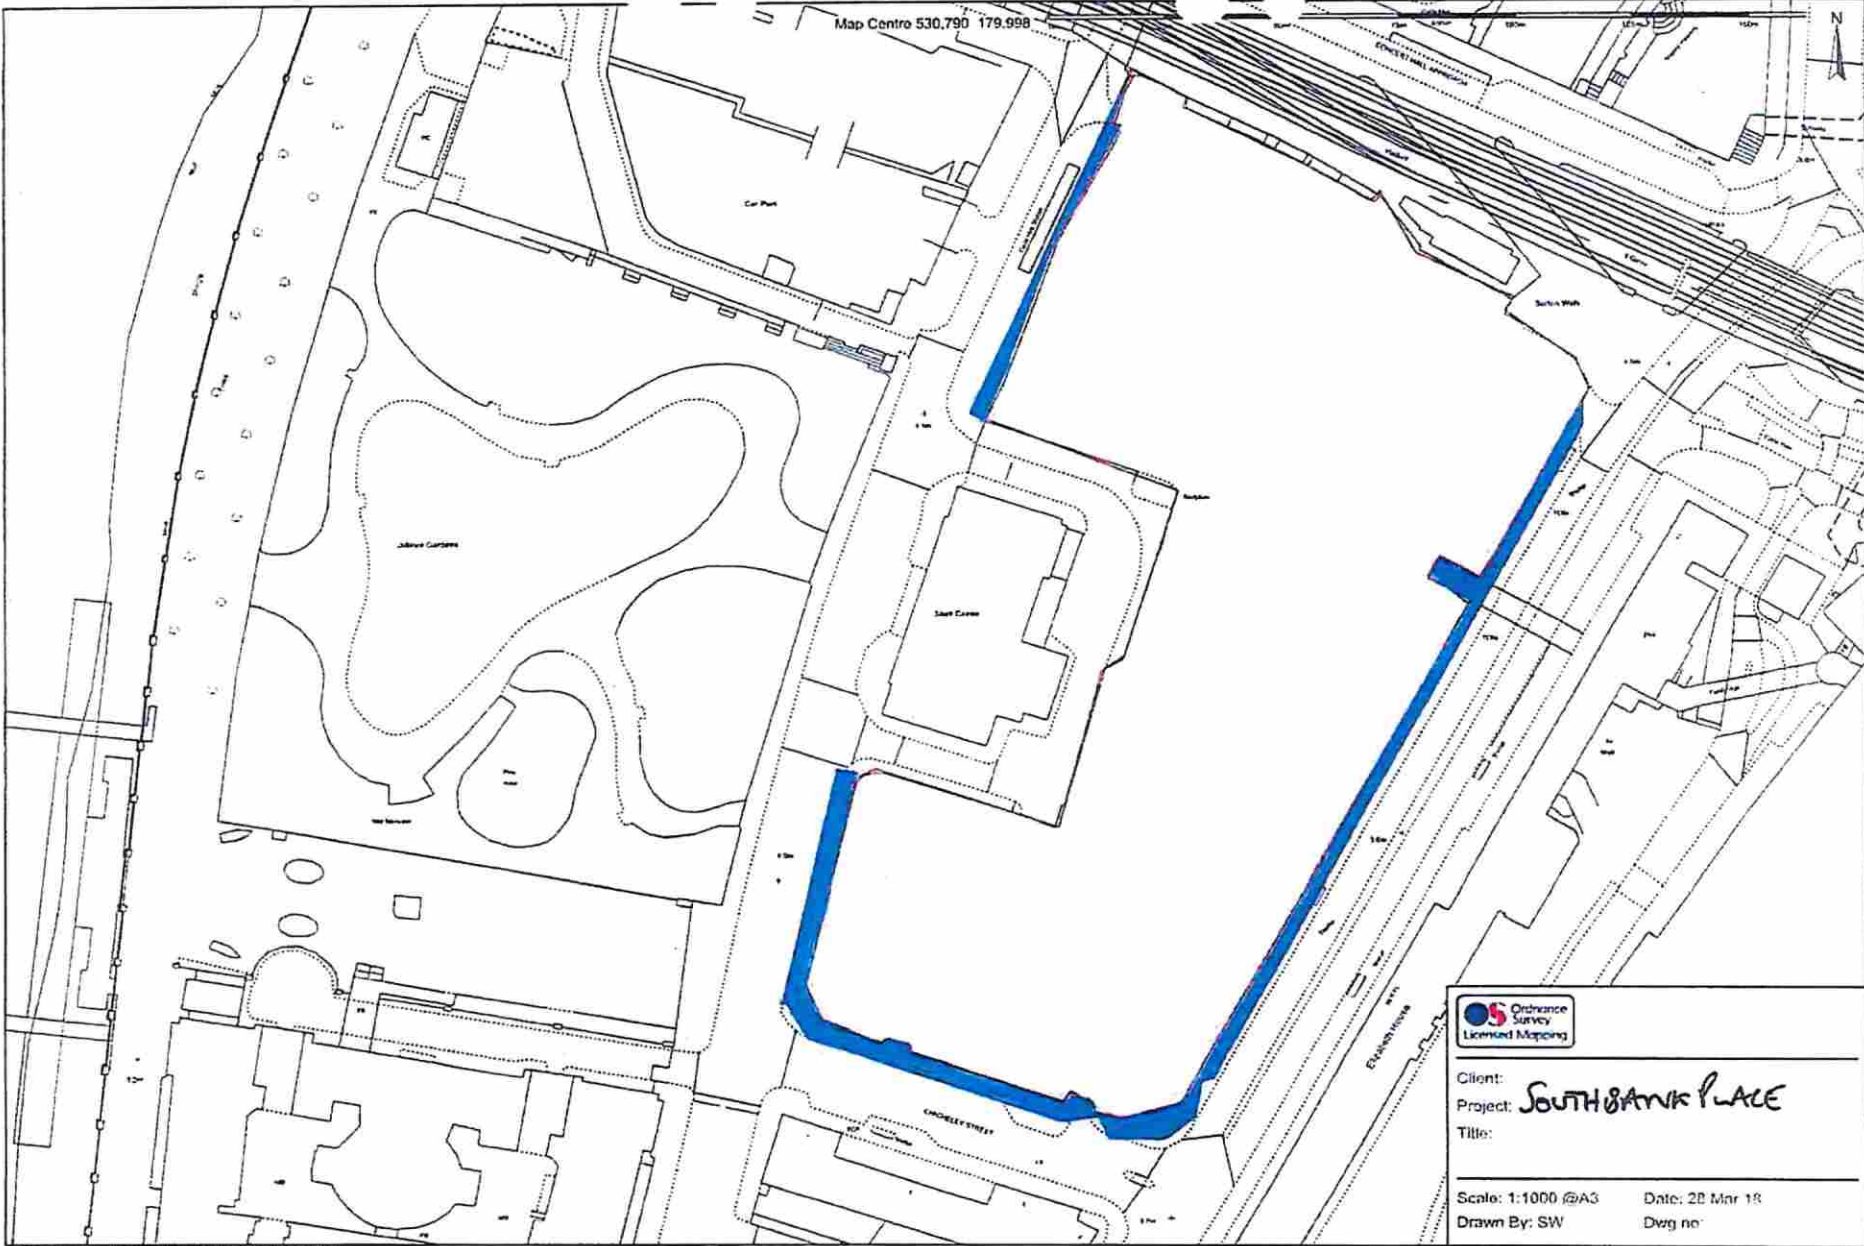

Map Centre 530,790 179,998

Client:
Project: **SOUTH BANK PLACE**
Title:

Scale: 1:1000 @A3 Date: 28 Mar 18
Drawn By: SW Dwg no: